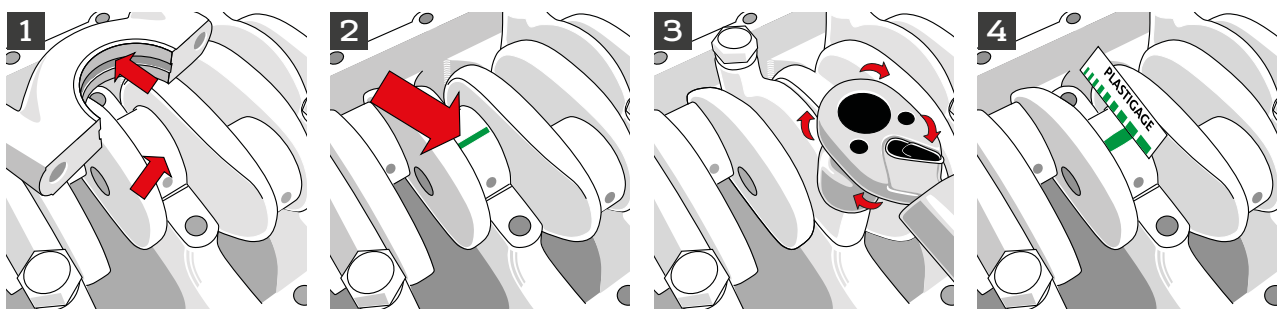

PRECISION MADE SIMPLE

Easy and accurate bearing clearance check

1. Glyco's plastigage measuring strip:
2. Available in 3 clearance ranges
   - Suitable for both metric and imperial applications
   - Packed by 12

How to use

Watch the video!