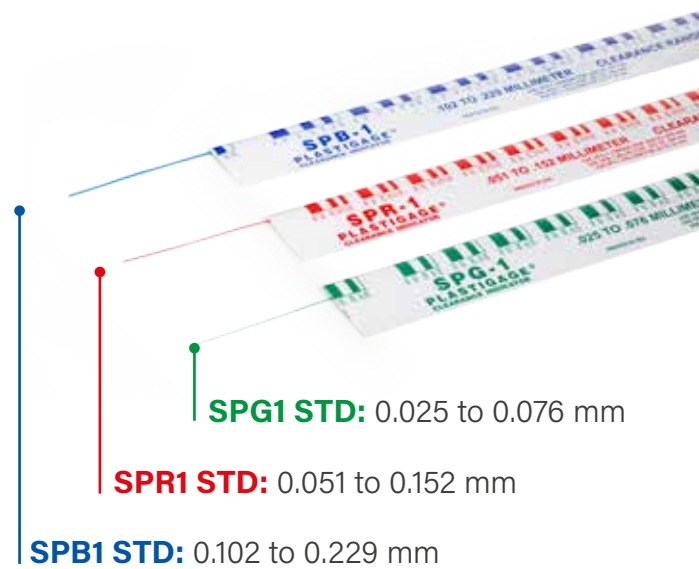

# PRECISION MADE SIMPLE

Easy and accurate bearing clearance check

- Glyco's plastigage measuring strip:
- Available in 3 clearance ranges
  - Suitable for both metric and imperial applications
  - Packed by 12

## How to use

Watch the video!