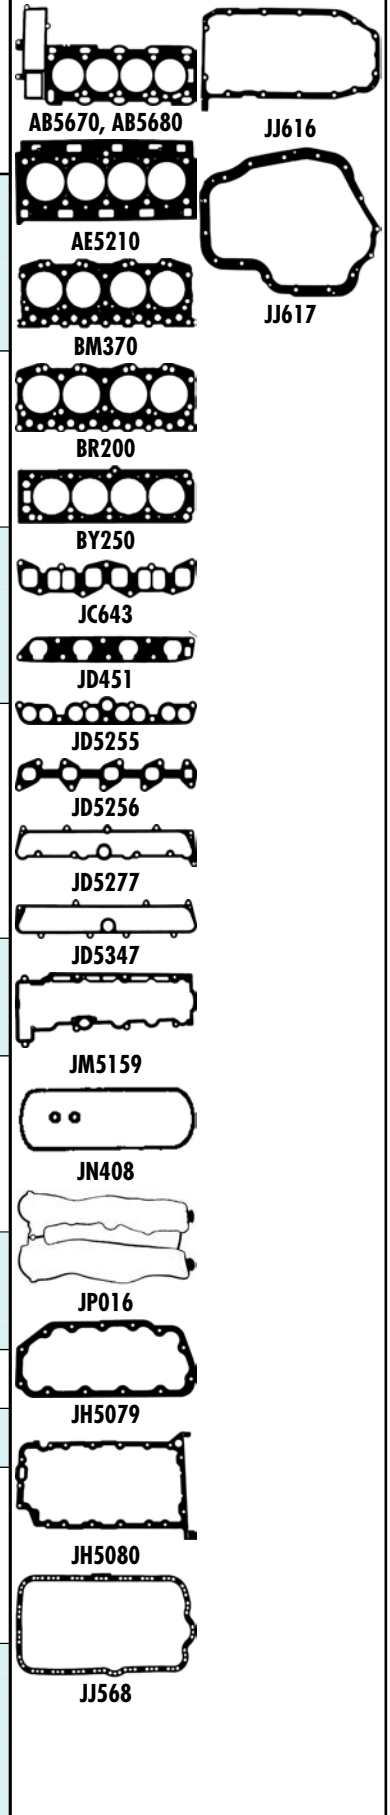

HBS054 [5] M11x1.25x105.00mm (x10)	JD451 [1] JD5903 [3] (MLS)	JP016 [4]	JJ616 [2] JJ617 [2]	HR791 [3]	NC006 [2] 35.00x48.00x7.00mm, MVQ NB700 [2] [2] 31.00x50.00x8.00mm, MVQ NB806 [1] [1] 90.00x104.00x11.00mm, FPM	
HBS054 [5] M11x1.25x105.00mm (x10)	JD451 [1] JD5903 [3] (MLS)	JP016 [4]	JJ616 [2] JJ617 [2]	HR791 [3]	NC006 [2] 35.00x48.00x7.00mm, MVQ NB700 [2] [2] 31.00x50.00x8.00mm, MVQ NB806 [1] [1] 90.00x104.00x11.00mm, FPM	
HBS054 [5] M11x1.25x105.00mm (x10)	JD451 [1] JD5903 [3] (MLS)	JP016 [4]	JJ616 [2] JJ617 [2]	HR791 [3]	NC006 [2] 35.00x48.00x7.00mm, MVQ NB700 [2] [2] 31.00x50.00x8.00mm, MVQ NB806 [1] [1] 90.00x104.00x11.00mm, FPM	
HBS054 [5] M11x1.25x105.00mm (x10)	JD451 [1] JD5903 [3] (MLS)	JP016 [4]	JJ616 [2] JJ617 [2]	HR791 [3]	NC006 (x2) [2] 35.00x48.00x7.00mm, MVQ NB700 [2] [2] 31.00x50.00x8.00mm, MVQ NB806 [1] [1] 90.00x104.00x11.00mm, FPM	
HBS416 [22] M11x1.50x163.00mm (x10)		HM5370 [3]	HR397		NA5108 [2] [2] 42.00x55.00x7.00mm, FPM/ACM NB806 [1] [1] 90.00x104.00x11.00mm, FPM	
HBS286 [22] M11x1.50x116.00mm (x16)	JC643 JE019	JN408 [4]			NJ267 [2] 42.00x55.00x9.00mm, NBR NJ266 [2] [2] 65.00x84.00x9.00mm, NBR NJ265 [1] [1] 82.00x105.00x13.00mm, MVQ	
HBS373 [22] M12x1.50x131.00mm (x10)	JD5891 [1] JD5892	HM5290 [3]	JJ568		NA5053 [2] 30.00x42.00x7.00mm, FPM NF860 [1] [1] 93.00x108.00x7.00mm, FPM/ACM	
HBS373 [22] M12x1.50x131.00mm (x10)	JD5891 [1] JD5892	HM5290 [3]	JJ568		NA5053 [2] 30.00x42.00x7.00mm, FPM	
HBS373 [22] M12x1.50x131.00mm (x10)	JD5891 [1] JD5892	HM5290 [3]	JJ568		NA5053 [2] 30.00x42.00x7.00mm, FPM	
HBS298 [22] M12x1.50x235.00mm (x10)	JD5255 [1] JD5347 [1] →Eng.2V599999 JD5277 [1] Eng.3V500001→ JD5256 [1]	JM5159 (SE)	JH5079 JH5080	PA5041 (x16) 6.00/12.20x10.00 (FPM) HR791 [3]	NA5069 [2] [2] 55.00x68.00x8.00mm, FPM NA5209 [1] [1] 99.00x114.00x11.00mm, FPM	JR5029 [6]
HBS054 [5] M11x1.25x105.00mm (x10)	JD451 [1] JD5300 [3] (MLS)	JP016 [4]	JH5096 (SE)	HR791 [3]	NC006 [2] 35.00x48.00x7.00mm, MVQ NB700 [2] [2] 31.00x50.00x8.00mm, MVQ NB806 [1] [1] 90.00x104.00x11.00mm, FPM